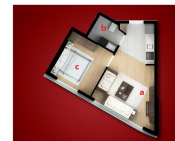

2+1
117 m²

1+1C
68 m²

1+1 B

83 m²

• 1 Room (Living Room)
• 1 Kitchen
• 1 Bath

Overview

Property ID: **IST-20887**
Location: **Istanbul Esenyurt**
Property Type: **Apartment**
Situation: **Under Construction**
Distance to sea: **5 km**
Distance to shop: **200 m**
Distance to airport: **12 km**
Distance to center: **5 km**

Studio Flat: 39,900 eur, 1 bathroom, 46 m²

1+1: 57,900 eur, 1 bathroom, 67 m²

2+1: 106,900 eur, 2 bathroom, 117 m²

Luba Sergeeva

+905075591685

luba@findaturkishhome.com

<https://www.findaturkishhome.com>

Description