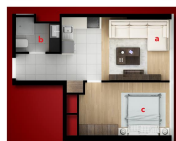

Luba Sergeeva

+905075591685

luba@findaturkishhome.com

<https://www.findaturkishhome.com>

Property ID: **IST-20887**

1+1A
67 m²

1+1A
67 m²

1+0
46 m²

2+1
117 m²

1+1C
68 m²